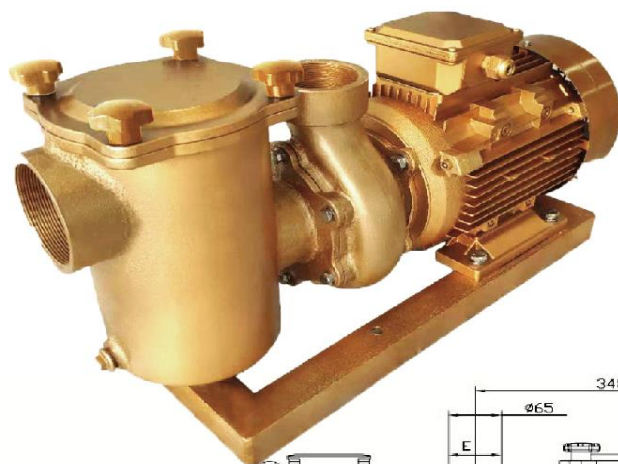

GCP4 Copper Water Pump

GCP4

Copper Water Pump

GCP4-**300**

MODEL NO.	Specification	Voltage (V)	Length A(mm)	Width B(mm)	Height C(mm)	Inletφ D(mm)	Outletφ E(mm)	F(mm)	G(mm)	NW (kg)	GW (kg)	Outer Package LxWxH(mm)	Inner Package LxWxH(mm)
GCP4-300	3.0HP	380V	600	190	285	2"/63	2"/63	206	255	29	35	646x266x426	630x250x310

GCP4-**500**

GCP4-**750**

MODEL NO.	Specification	Voltage (V)	Length A(mm)	Width B(mm)	Height C(mm)	Inletφ D(mm)	Outletφ E(mm)	F(mm)	G(mm)	NW (kg)	GW (kg)	Outer Package LxWxH(mm)	Inner Package LxWxH(mm)
GCP4-500	5.0HP	380V	685	204	350	3"/90	2½"/75	255	305	44	55	910x330x495	894x314x379
GCP4-750	7.5HP	380V	685	204	350	3"/90	2½"/75	255	305	47	58	910x330x495	894x314x379

GCP4 Copper Water Pump

GCP4-**1000**

GCP4-**1500**

MODEL NO.	Specification	Voltage (V)	Length A(mm)	Width B(mm)	Height C(mm)	Inlet D(mm)	Outlet E(mm)	F(mm)	G(mm)	NW (kg)	GW (kg)	Outer Package LxWxH(mm)	Inner Package LxWxH(mm)
GCP4-1000	10HP	380V	805	340	425	4"/110	3"/90	318	375	96	114	1020x460x566	1004x444x450
GCP4-1500	15HP	380V	840	340	425	4"/110	3"/90	318	375	103	119	1020x460x566	1004x444x450

Features

Metal pumps are molded with cast copper, solid, durable and reliable.

Its filter basket with high capacity helps reduce cleaning work. Characterized by high performance and efficiency, 1: The mixer accelerates water injection (irrigation) rate and improves energy efficiency.