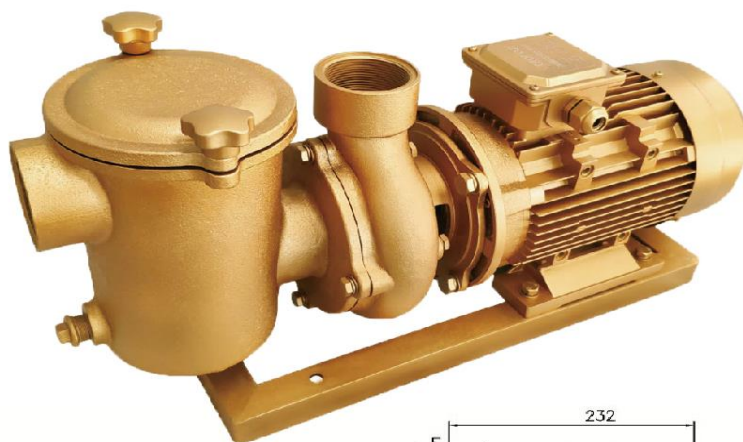

GCP4 Copper Water Pump

GCP4

Copper Water Pump

GCP4-**300**

MODEL NO.	Specification	Voltage (V)	Length A(mm)	Width B(mm)	Height C(mm)	Inletφ D(mm)	Outletφ E(mm)	F(mm)	G(mm)	NW (kg)	GW (kg)	Outer Package LxWxH(mm)	Inner Package LxWxH(mm)
GCP4-300	3.0HP	380V	600	190	285	2"/63	2"/63	206	255	29	35	646x266x426	630x250x310

GCP4-**500**

GCP4-**750**

MODEL NO.	Specification	Voltage (V)	Length A(mm)	Width B(mm)	Height C(mm)	Inletφ D(mm)	Outletφ E(mm)	F(mm)	G(mm)	NW (kg)	GW (kg)	Outer Package LxWxH(mm)	Inner Package LxWxH(mm)
GCP4-500	5.0HP	380V	685	204	350	3"/90	2½"/75	255	305	44	55	910x330x495	894x314x379
GCP4-750	7.5HP	380V	685	204	350	3"/90	2½"/75	255	305	47	58	910x330x495	894x314x379

GCP4 Copper Water Pump

GCP4-**1000**

GCP4-**1500**

MODEL NO.	Specification	Voltage (V)	Length A(mm)	Width B(mm)	Height C(mm)	Inlet D(mm)	Outlet E(mm)	F(mm)	G(mm)	NW (kg)	GW (kg)	Outer Package LxWxH(mm)	Inner Package LxWxH(mm)
GCP4-1000	10HP	380V	805	340	425	4"/110	3"/90	318	375	96	114	1020x460x566	1004x444x450
GCP4-1500	15HP	380V	840	340	425	4"/110	3"/90	318	375	103	119	1020x460x566	1004x444x450

Features

Metal pumps are molded with cast copper, solid, durable and reliable.

Its filter basket with high capacity helps reduce cleaning work. Characterized by high performance and efficiency, 1: The mixer accelerates water injection (irrigation) rate and improves energy efficiency.