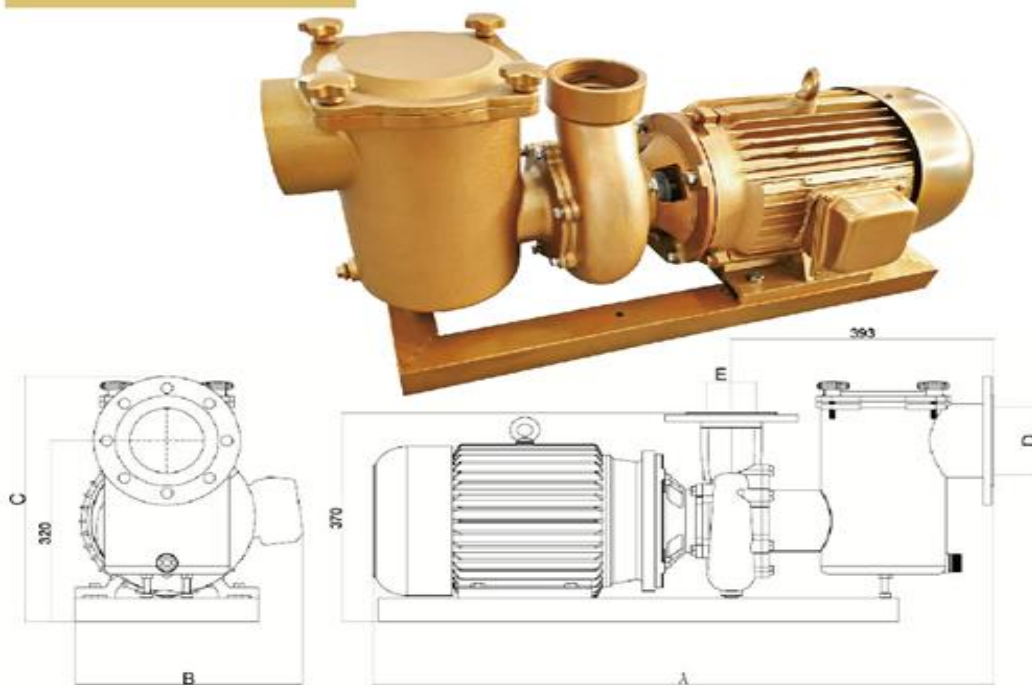

GCP4 Copper Water Pump

GCP4

Copper Water Pump

GCP4-**300**

MODEL NO.	Specification	Voltage (V)	Length A(mm)	Width B(mm)	Height C(mm)	Inletφ D(mm)	Outletφ E(mm)	F(mm)	G(mm)	NW (kg)	GW (kg)	Outer Package LxWxH(mm)	Inner Package LxWxH(mm)
GCP4-300	3.0HP	380V	600	190	285	2"/63	2"/63	206	255	29	35	646x266x426	630x250x310

GCP4-**500**

GCP4-**750**

MODEL NO.	Specification	Voltage (V)	Length A(mm)	Width B(mm)	Height C(mm)	Inletφ D(mm)	Outletφ E(mm)	F(mm)	G(mm)	NW (kg)	GW (kg)	Outer Package LxWxH(mm)	Inner Package LxWxH(mm)
GCP4-500	5.0HP	380V	685	204	350	3"/90	2½"/75	255	305	44	55	910x330x495	894x314x379
GCP4-750	7.5HP	380V	685	204	350	3"/90	2½"/75	255	305	47	58	910x330x495	894x314x379

GCP4 Copper Water Pump

GCP4-**1000**

GCP4-**1500**

MODEL NO.	Specification	Voltage (V)	Length A(mm)	Width B(mm)	Height C(mm)	Inlet D(mm)	Outlet E(mm)	F(mm)	G(mm)	NW (kg)	GW (kg)	Outer Package LxWxH(mm)	Inner Package LxWxH(mm)
GCP4-1000	10HP	380V	805	340	425	4"/110	3"/90	318	375	96	114	1020x460x566	1004x444x450
GCP4-1500	15HP	380V	840	340	425	4"/110	3"/90	318	375	103	119	1020x460x566	1004x444x450

Features

Metal pumps are molded with cast copper, solid, durable and reliable.

Its filter basket with high capacity helps reduce cleaning work. Characterized by high performance and efficiency, 1: The mixer accelerates water injection (irrigation) rate and improves energy efficiency.