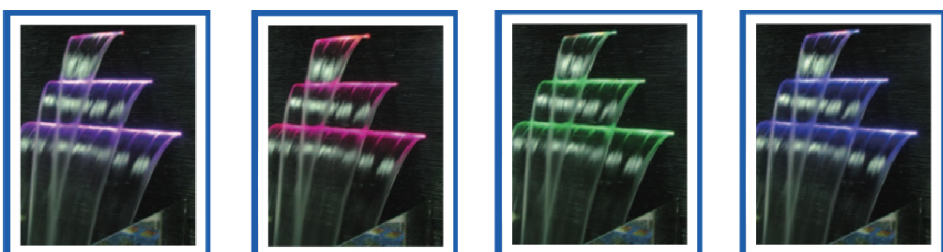

FEATURES

- Steady and even flow produces state of art artificial waterfall
- Inbuilt water-proof LEDs adds colours to water
- LED is powered by external 12V DC, which is safe and reliable
- The LEDs can be operated through panel or remote control and 10 lighting patterns are available
- Different lengths of lips in different models can fit various brick sizes for installation
- Multiple water descents can share the same controller and act in same paces

APPROXIMATE PROJECTION OF SHEET OF WATER PER 300MM OF WATERFALL LENGTH