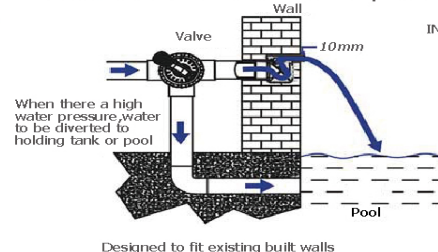

FEATURES

- Steady and even flow produces state of art artificial waterfall
- Inbuilt water-proof LEDs adds colours to water
- LED is powered by external 12V DC, which is safe and reliable
- The LEDs can be operated through panel or remote control and 10 lighting patterns are available
- Different lengths of lips in different models can fit various brick sizes for installation
- Multiple water descents can share the same controller and act in same paces

APPROXIMATE PROJECTION OF SHEET OF WATER PER 300MM OF WATERFALL LENGTH