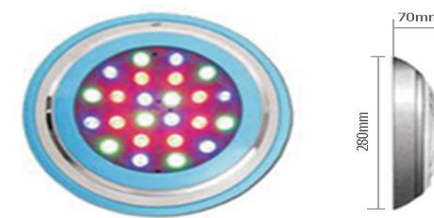

FEATURES

- Steady and even flow produces state of art artificial waterfall
- Inbuilt water-proof LEDs adds colours to water
- LED is powered by external 12V DC, which is safe and reliable
- The LEDs can be operated through panel or remote control and 10 lighting patterns are available
- Different lengths of lips in different models can fit various brick sizes for installation
- Multiple water descents can share the same controller and act in same paces

APPROXIMATE PROJECTION OF SHEET OF WATER PER 300MM OF WATERFALL LENGTH

LED Lights

GLL1

Led underwater light

Material:Stainless steel 304
Diameter: 230MM **Thickness:**48MM
Available: 6 LEDS 6W/12V
 9 LEDS 9W/12V
 12 LEDS 12W/12V
 18 LEDS 18W/12V
 (White/blue/RGB) IP68

Landscape Lights

Fountains Lights

Underground Light

GLL2

Led underwater light

Material:Stainless steel 304
Diameter: 280MM **Thickness:**70MM
Available: 9 LEDS 9W/12V
 12 LEDS 12W/12V
 18 LEDS 18W/12V
 24 LEDS 18W/12V
 (White/blue/RGB) IP68