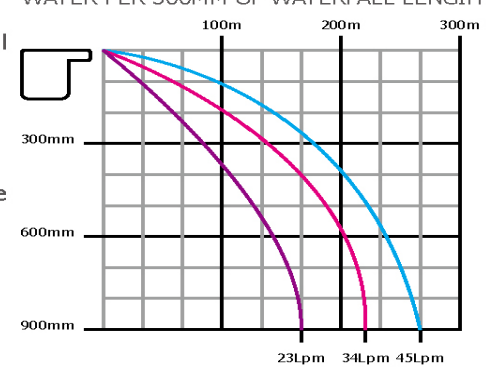

FEATURES

- Steady and even flow produces state of art artificial waterfall
- Inbuilt water-proof LEDs adds colours to water
- LED is powered by external 12V DC, which is safe and reliable
- The LEDs can be operated through panel or remote control and 10 lighting patterns are available
- Different lengths of lips in different models can fit various brick sizes for installation
- Multiple water descents can share the same controller and act in same paces

APPROXIMATE PROJECTION OF SHEET OF WATER PER 300MM OF WATERFALL LENGTH