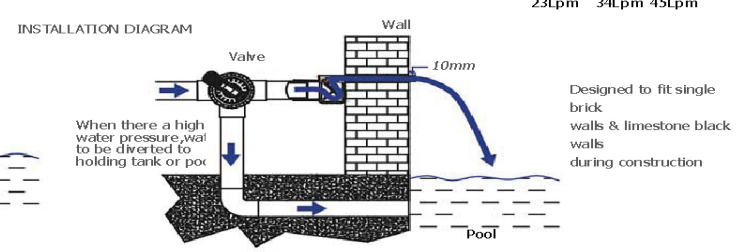

FEATURES

- Steady and even flow produces state of art artificial waterfall
- Inbuilt water-proof LEDs adds colours to water
- LED is powered by external 12V DC, which is safe and reliable
- The LEDs can be operated through panel or remote control and 10 lighting patterns are available
- Different lengths of lips in different models can fit various brick sizes for installation
- Multiple water descents can share the same controller and act in same paces

APPROXIMATE PROJECTION OF SHEET OF WATER PER 300MM OF WATERFALL LENGTH