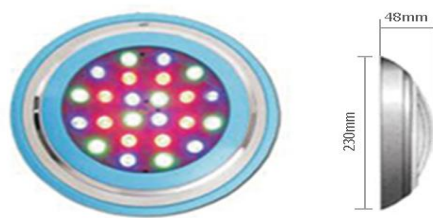

Colorful water descent fountain with led light

This colorful wall-mounted water descent fountain has many sizes, it can creating various colorful water effects, bringing elegance and beauty to private gardens, swimming pools, parks and garden communities.

Built-in waterproof LED waterfall fountain lights to decorate water, There are many sizes of waterfalls to choose, and one controller can control several water systems, all wall fountain with led will change color at the same time.

FEATURES

- Steady and even flow produces state of art artificial waterfall
- Inbuilt water-proof LEDs adds colours to water
- LED is powered by external 12V DC, which is safe and reliable
- The LEDs can be operated through panel or remote control and 10 lighting patterns are available
- Different lengths of lips in different models can fit various brick sizes for installation
- Multiple water descents can share the same controller and act in same paces

APPROXIMATE PROJECTION OF SHEET OF WATER PER 300MM OF WATERFALL LENGTH

LED Lights

GLL1

Led underwater light

Material:Stainless steel 304
Diameter: 230MM **Thickness:**48MM
Available: 6 LEDS 6W/12V
 9 LEDS 9W/12V
 12 LEDS 12W/12V
 18 LEDS 18W/12V
 (White/blue/RGB) IP68