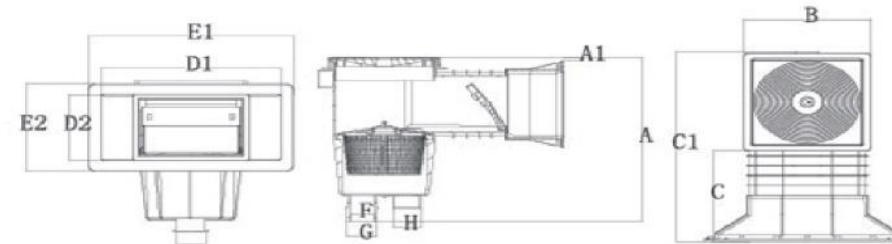

Material: Stainless steel

Size: 1.5" or 2"

Pool Fittings

Skimmer SWIMMING POOL ACCESSORY

Skimmer For Concrete Pools

GPA28

Model	A	A1	B	C	C3	D2	E1	F	G	H	L	M
GPA28	416	25.31	248.9	435	137	136	196	1 1/2"	2"	2"	46	63

*Size in mm

GPA29

Model	A	A1	B	C	C1	D1	D2	F	G	H	L	J
GPA29	416.00	34.60	248.90	370.20	156.38	201.7	139.7	1 1/2"	2"	50.00	40.00	49.76

*Size in mm

GPA30

Model	A	A1	B	C	C1	D1	D2	E1	E2	F	G	H
GPA30	416	8.75	249	229.6	483.7	352.6	167.3	405.3	220.3	1 1/2"	2"	2"

*Size in mm

Model	A	A1	B	C	C3	D2	E1	F	G	H	L	M	N
GPA30-1	416	25.31	248.9	550	137	172.5	358	1 1/2"	2"	2"	46	63	105

*Size in mm

Model	A	A1	B	C	C3	D2	E1	F	G	H	L	N
GPA30-2	483.8	14.5	250.3	634	117.4	142.5	539.1				38	249.2