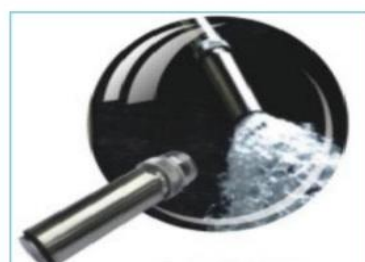

*Size in mm

Pool Fittings

4 holes nozzle

9 holes nozzle

big duck mouth nozzle

bullet nozzle

one hole nozzle

sharp water hammer

small duck mouth nozzle

straight water hammer

umbrella hammer

water hammer

bubbler device

round massage mat

enriched oxygen mat

enriched oxygen mat