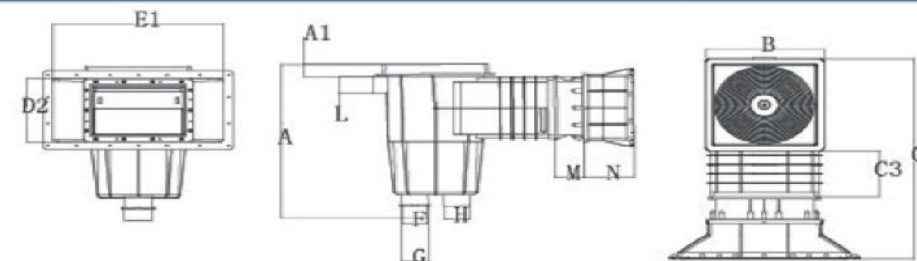

Material: Stainless steel

Size: 1.5" or 2"

Pool Fittings

Skimmer SWIMMING POOL ACCESSORY

Skimmer For Concrete Pools

GPA28

Model	A	A1	B	C	C3	D2	E1	F	G	H	L	M
GPA28	416	25.31	248.9	435	137	136	196	1 1/2"	2"	2"	46	63

*Size in mm

GPA29

Model	A	A1	B	C	C1	D1	D2	F	G	H	L	J
GPA29	416.00	34.60	248.90	370.20	156.38	201.7	139.7	1 1/2"	2"	50.00	40.00	49.76

*Size in mm

GPA30

Model	A	A1	B	C	C1	D1	D2	E1	E2	F	G	H
GPA30	416	8.75	249	229.6	483.7	352.6	167.3	405.3	220.3	1 1/2"	2"	2"

*Size in mm

Model	A	A1	B	C	C3	D2	E1	F	G	H	L	M	N
GPA30-1	416	25.31	248.9	550	137	172.5	358	1 1/2"	2"	2"	46	63	105

*Size in mm

Model	A	A1	B	C	C3	D2	E1	F	G	H	L	N
GPA30-2	483.8	14.5	250.3	634	117.4	142.5	539.1				38	249.2