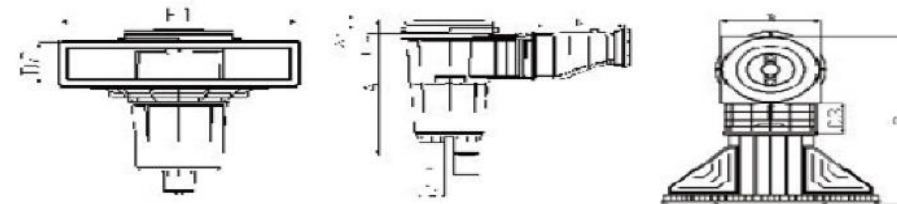

Material: Stainless steel

Size: 1.5" or 2"

Pool Fittings

Skimmer SWIMMING POOL ACCESSORY

Skimmer For Concrete Pools

GPA28

Model	A	A1	B	C	C3	D2	E1	F	G	H	L	M
GPA28	416	25.31	248.9	435	137	136	196	1 1/2"	2"	2"	46	63

*Size in mm

GPA29

Model	A	A1	B	C	C1	D1	D2	F	G	H	L	J
GPA29	416.00	34.60	248.90	370.20	156.38	201.7	139.7	1 1/2"	2"	50.00	40.00	49.76

*Size in mm

GPA30

Model	A	A1	B	C	C1	D1	D2	E1	E2	F	G	H
GPA30	416	8.75	249	229.6	483.7	352.6	167.3	405.3	220.3	1 1/2"	2"	2"

*Size in mm

Model	A	A1	B	C	C3	D2	E1	F	G	H	L	M	N
GPA30-1	416	25.31	248.9	550	137	172.5	358	1 1/2"	2"	2"	46	63	105

*Size in mm

Model	A	A1	B	C	C3	D2	E1	F	G	H	L	N
GPA30-2	483.8	14.5	250.3	634	117.4	142.5	539.1				38	249.2