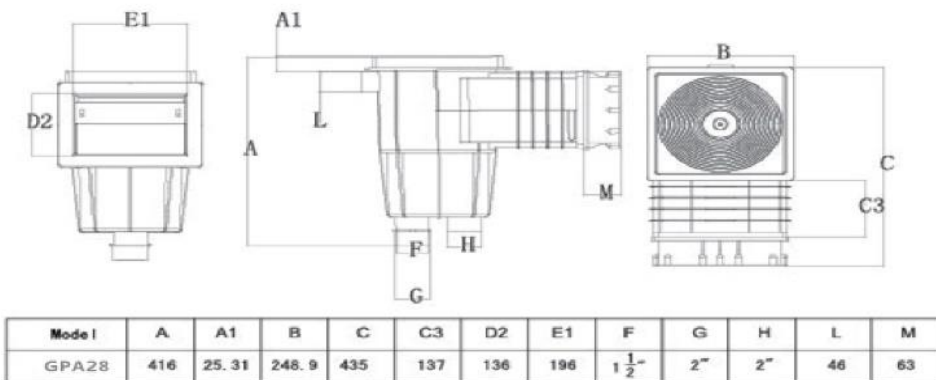

Material: Stainless steel

Size: 1.5" or 2"

Pool Fittings

Skimmer SWIMMING POOL ACCESSORY

Skimmer For Concrete Pools

GPA28

Model	A	A1	B	C	C3	D2	E1	F	G	H	L	M
GPA28	416	25.31	248.9	435	137	136	196	1 1/2"	2"	2"	46	63