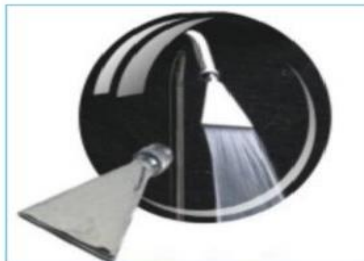

*Size in mm

Pool Fittings

4 holes nozzle

9 holes nozzle

big duck mouth nozzle

bullet nozzle

one hole nozzle

sharp water hammer

small duck mouth nozzle

straight water hammer

umbrella hammer

water hammer

bubbler device

round massage mat

enriched oxygen mat

enriched oxygen mat