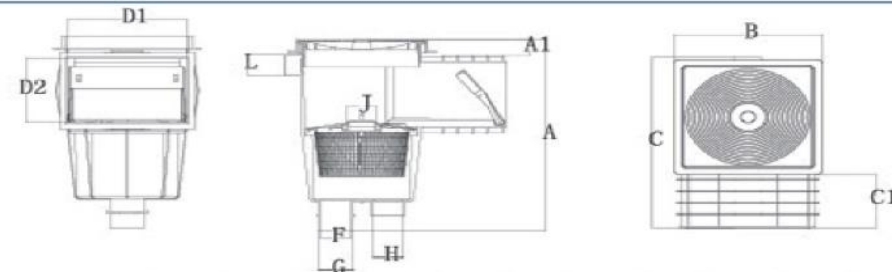

GPA29

Model	A	A1	B	C	C1	D1	D2	F	G	H	L	J
GPA29	416.00	34.60	248.90	370.20	156.38	201.7	139.7	1 1/2"	2"	50.00	40.00	49.76

*Size in mm